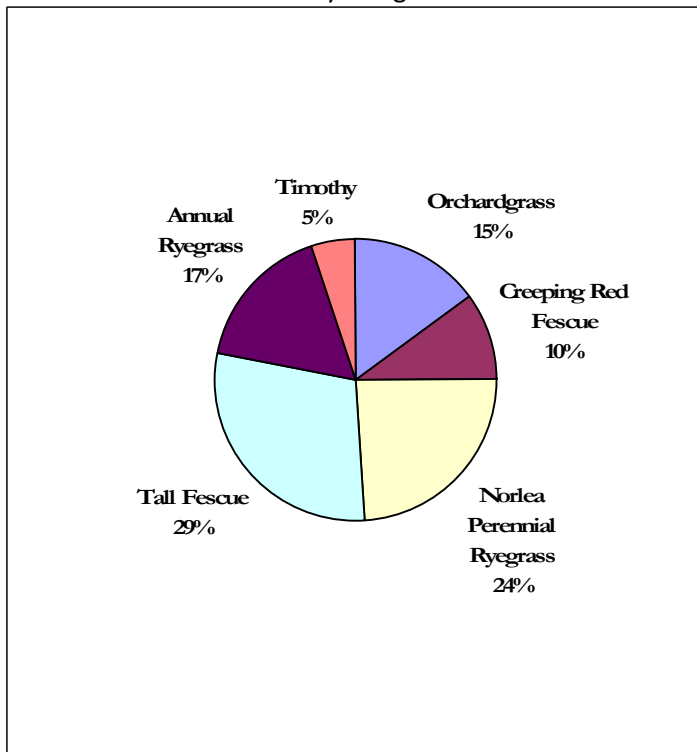

General Pasture Forage Mix

- Coastal or Interior
 - Prefers moist conditions
 - Good general multi-purpose mixture
- For:*
- *Silage*
 - *Grazing*

Formerly Econoland, **General Pasture** Forage Seed Mixture is designed for areas where high quality seed is required but improved varieties are not essential. This blend will do well in moist and irrigated soils. The combination of orchardgrass, ryegrass, fescue and timothy makes this blend adaptable to either silage or grazing situations.

This mixture comes in 20 kilogram bags and should be seeded at 30-35 pounds per acre, depending on seeding conditions and desired growth density.

**Richardson Seed forage mixtures do not contain endophyte-enhanced grasses.*

Seed Mixture Composition

% By Weight

% By Seed Count