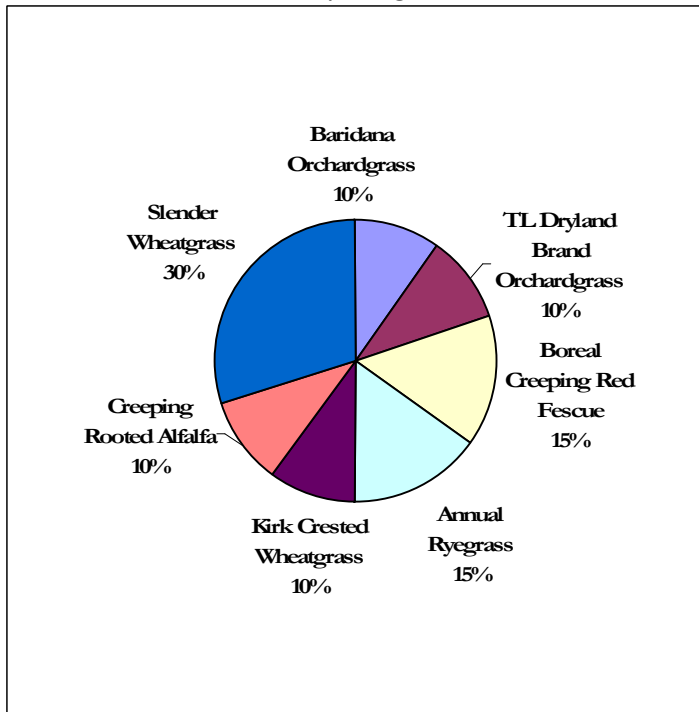

Southern Interior Dryland Forage Mix

1. Interior
   - Prefers dry conditions
   - Good general purpose dryland blend
2. *For:*
3. Hay
   - Silage
   - Grazing

Southern Interior Dryland is designed for non-irrigated pasture or hay regions of the southern BC Interior. The species in this mixture have been selected to create a drought-tolerant blend. Annual ryegrass is present at just the amount to be a short term nurse crop for the rest of the mixture.

This mixture comes in 20 kilogram bags and should be seeded at 25-30 pounds per acre, depending on seeding conditions and desired growth density.

*Richardson Seed forage mixtures *do not* contain endophyte-enhanced grasses.

Seed Mixture Composition

% By Weight