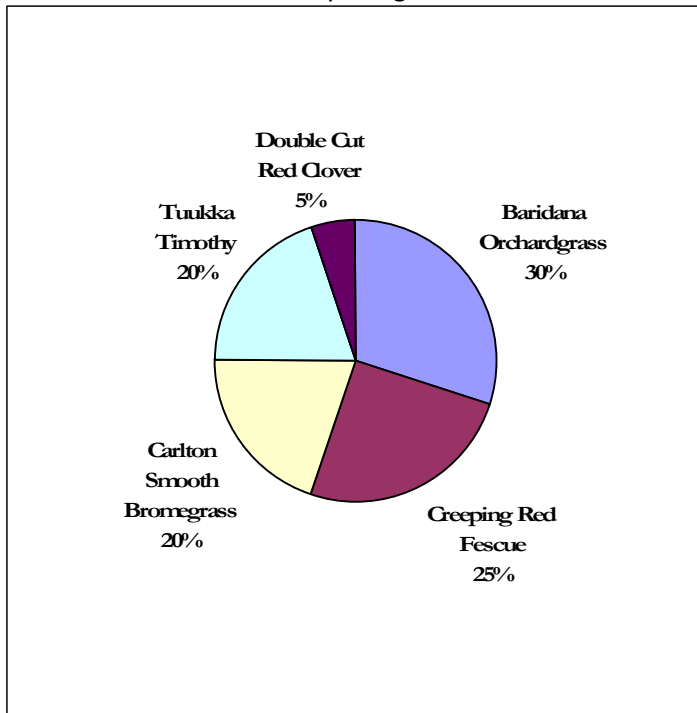

Southern Interior Irrigated Forage Mix

1. Interior
   - Prefers irrigated conditions
   - Good general purpose irrigated blend
2. *For:*
3. Hay
   - Silage
   - Grazing

Southern Interior Irrigated is designed for irrigated pasture, silage, or hay regions of the warmer southern BC Interior. Although designed for irrigated regions, this blend requires well-drained soils. The combination of timothy, orchardgrass and smooth brome grass makes this a high yielding forage blend. The addition of creeping red fescue and red clover helps make this blend adaptable to grazing as well as silage and hay production.

This mixture comes in 20 kilogram bags and should be seeded at 25-30 pounds per acre, depending on seeding conditions and desired growth density.

*Richardson Seed forage mixtures *do not* contain endophyte-enhanced grasses.

Seed Mixture Composition

% By Weight