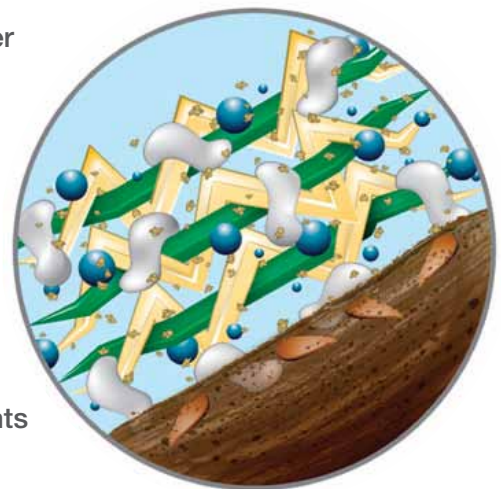

NEW HP TECHNOLOGY: GREENER BY DESIGN

Revolutionary Micro-Pore particles optimize water and nutrient retention

100% recycled Thermally Refined® wood fibers not only produce the highest yield and coverage per pound, they are also phyto-sanitized, eliminating weed seeds and pathogens

100% biodegradable interlocking man-made fibers help increase wet bond strength

100% non-toxic biopolymers and water absorbents further enhance performance