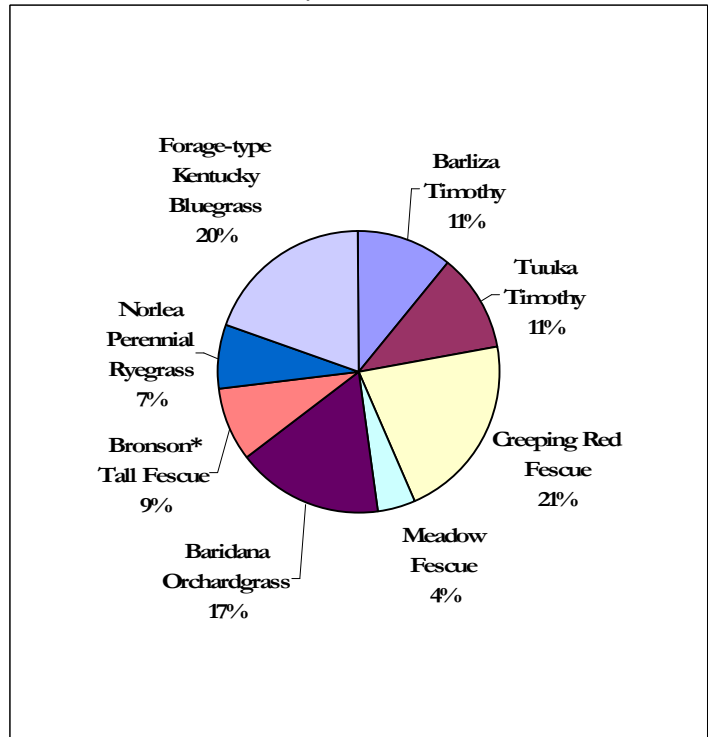

% By Seed Count

*Registration Pending