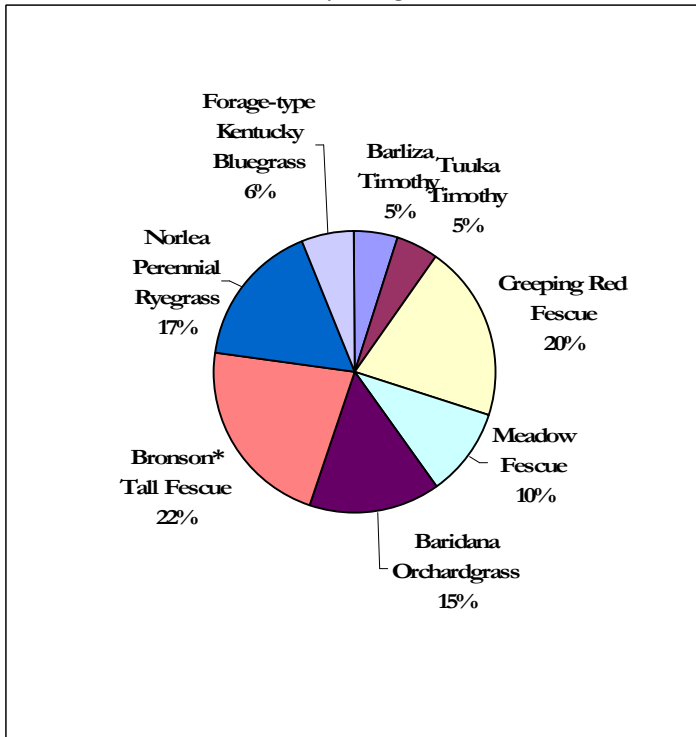

Horse & Sheep Pasture Forage Mix

1. Coastal or Interior
   - Well adapted to most conditions
   - Feed is suitable for general maintenance
2. *For:*
3. Hay
   - Silage
   - Grazing

Horse & Sheep Pasture Forage Seed Mixture is specially formulated for the Coastal and Interior areas for pasture for horse and sheep. It provides high feed value and tolerates close grazing. This blend can also be cut for hay.

This mixture comes in 20 kilogram bags and should be seeded at 30-44 pounds per acre, depending on seeding conditions and desired growth density.

*Richardson Seed forage mixtures *do not* contain endophyte-enhanced grasses.

Seed Mixture Composition

% By Weight